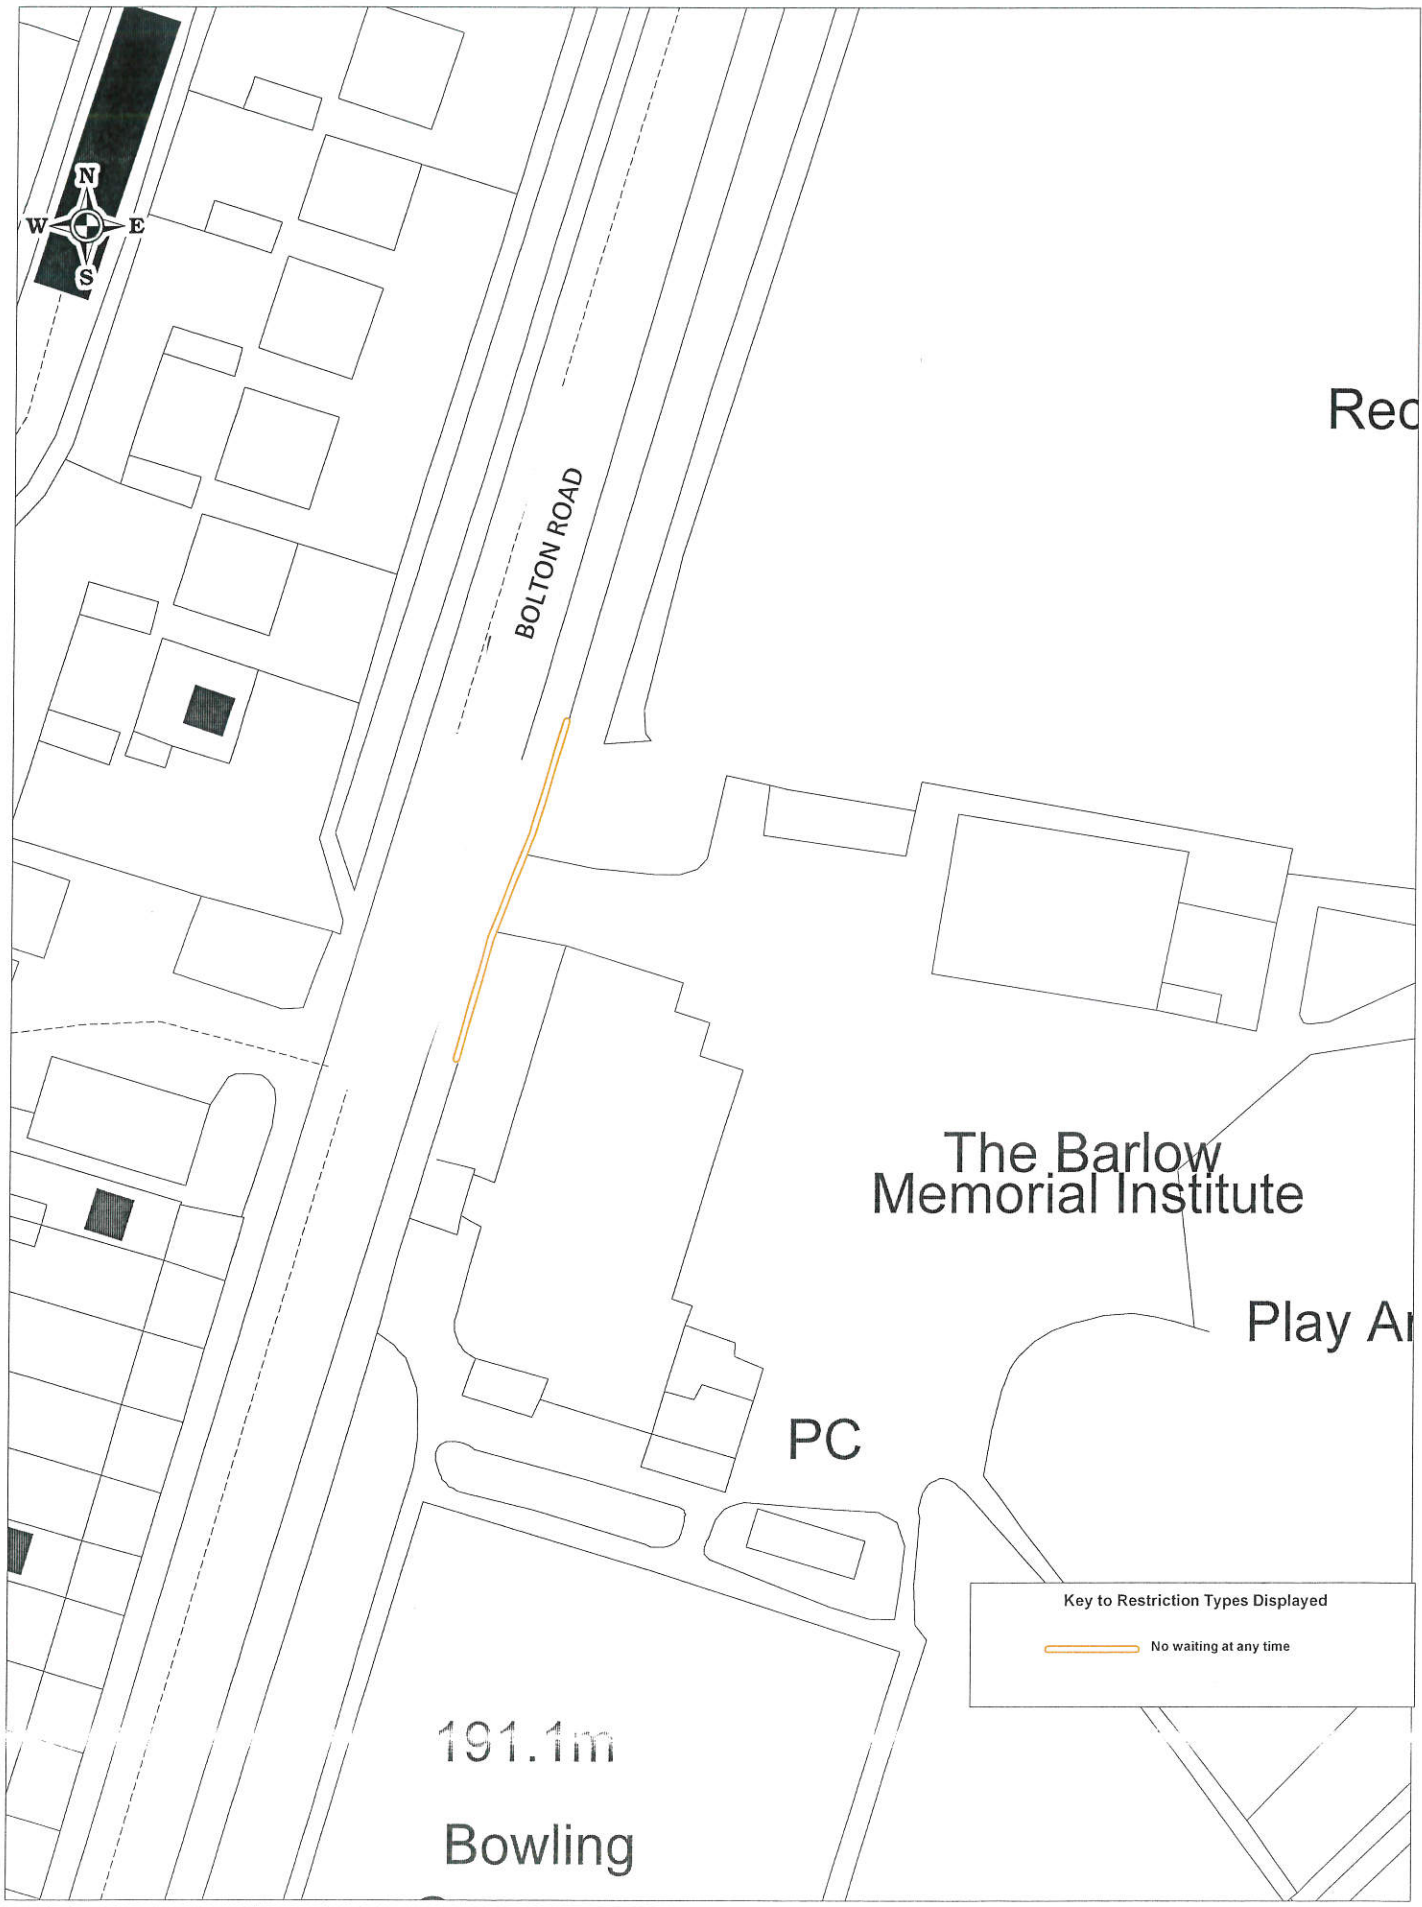

193.9m

Key to Restriction Types Displayed

 No waiting at any time

© Crown copyright and database rights 2017.

Prohibition of Waiting
Bolton Road junction Moorfield, Edgworth

Licence No. 100019493

	1 : 560
	13/02/2020
	
	
CHECKED BY	