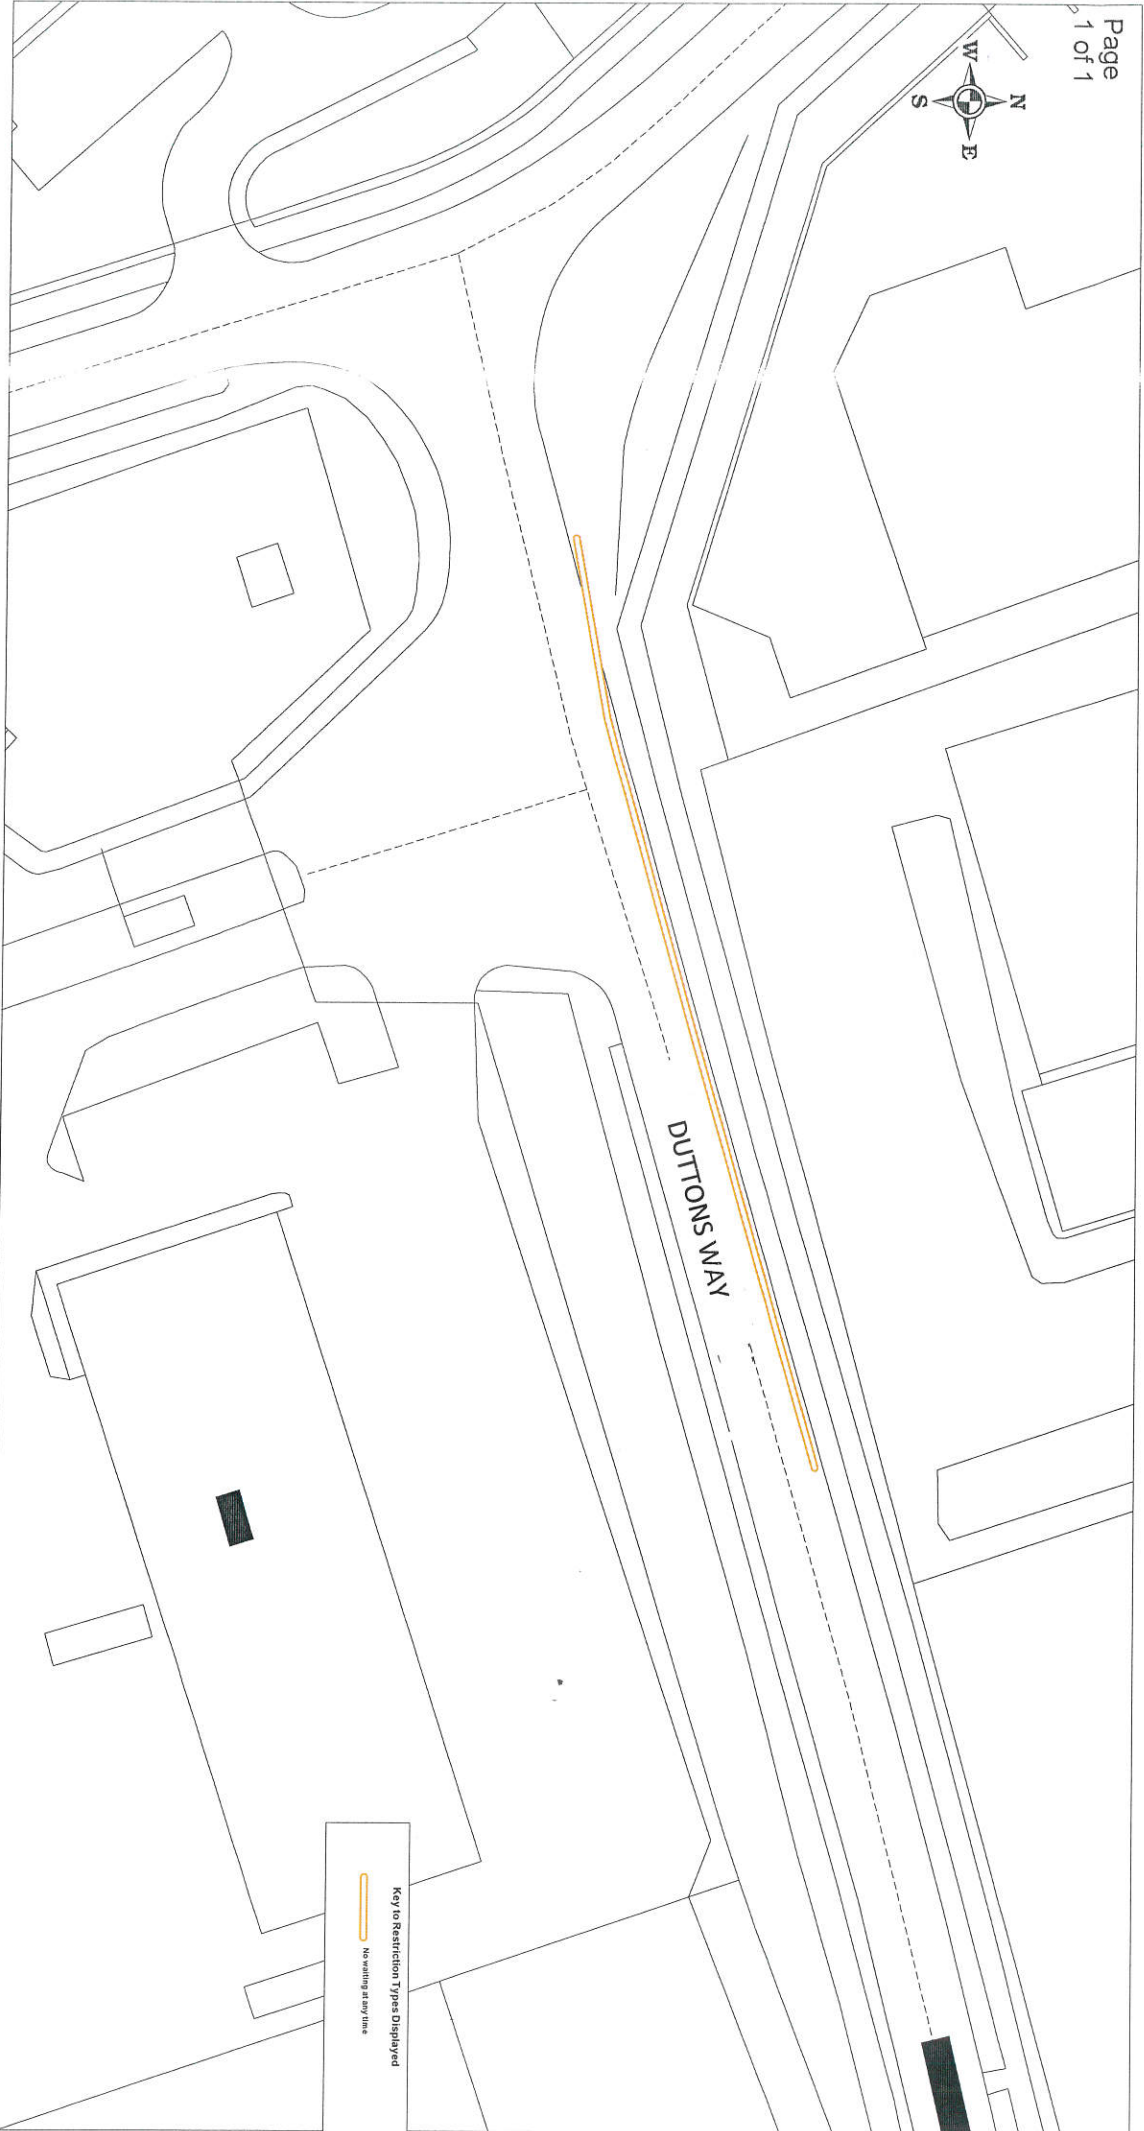

Prohibition of Waiting and Loading - Duttons Way, Blackburn

© Crown copyright and database rights 2017.

Licence No. 100019493

██████████	1 : 700
██████████	13/02/2020
██████████	
Checked by