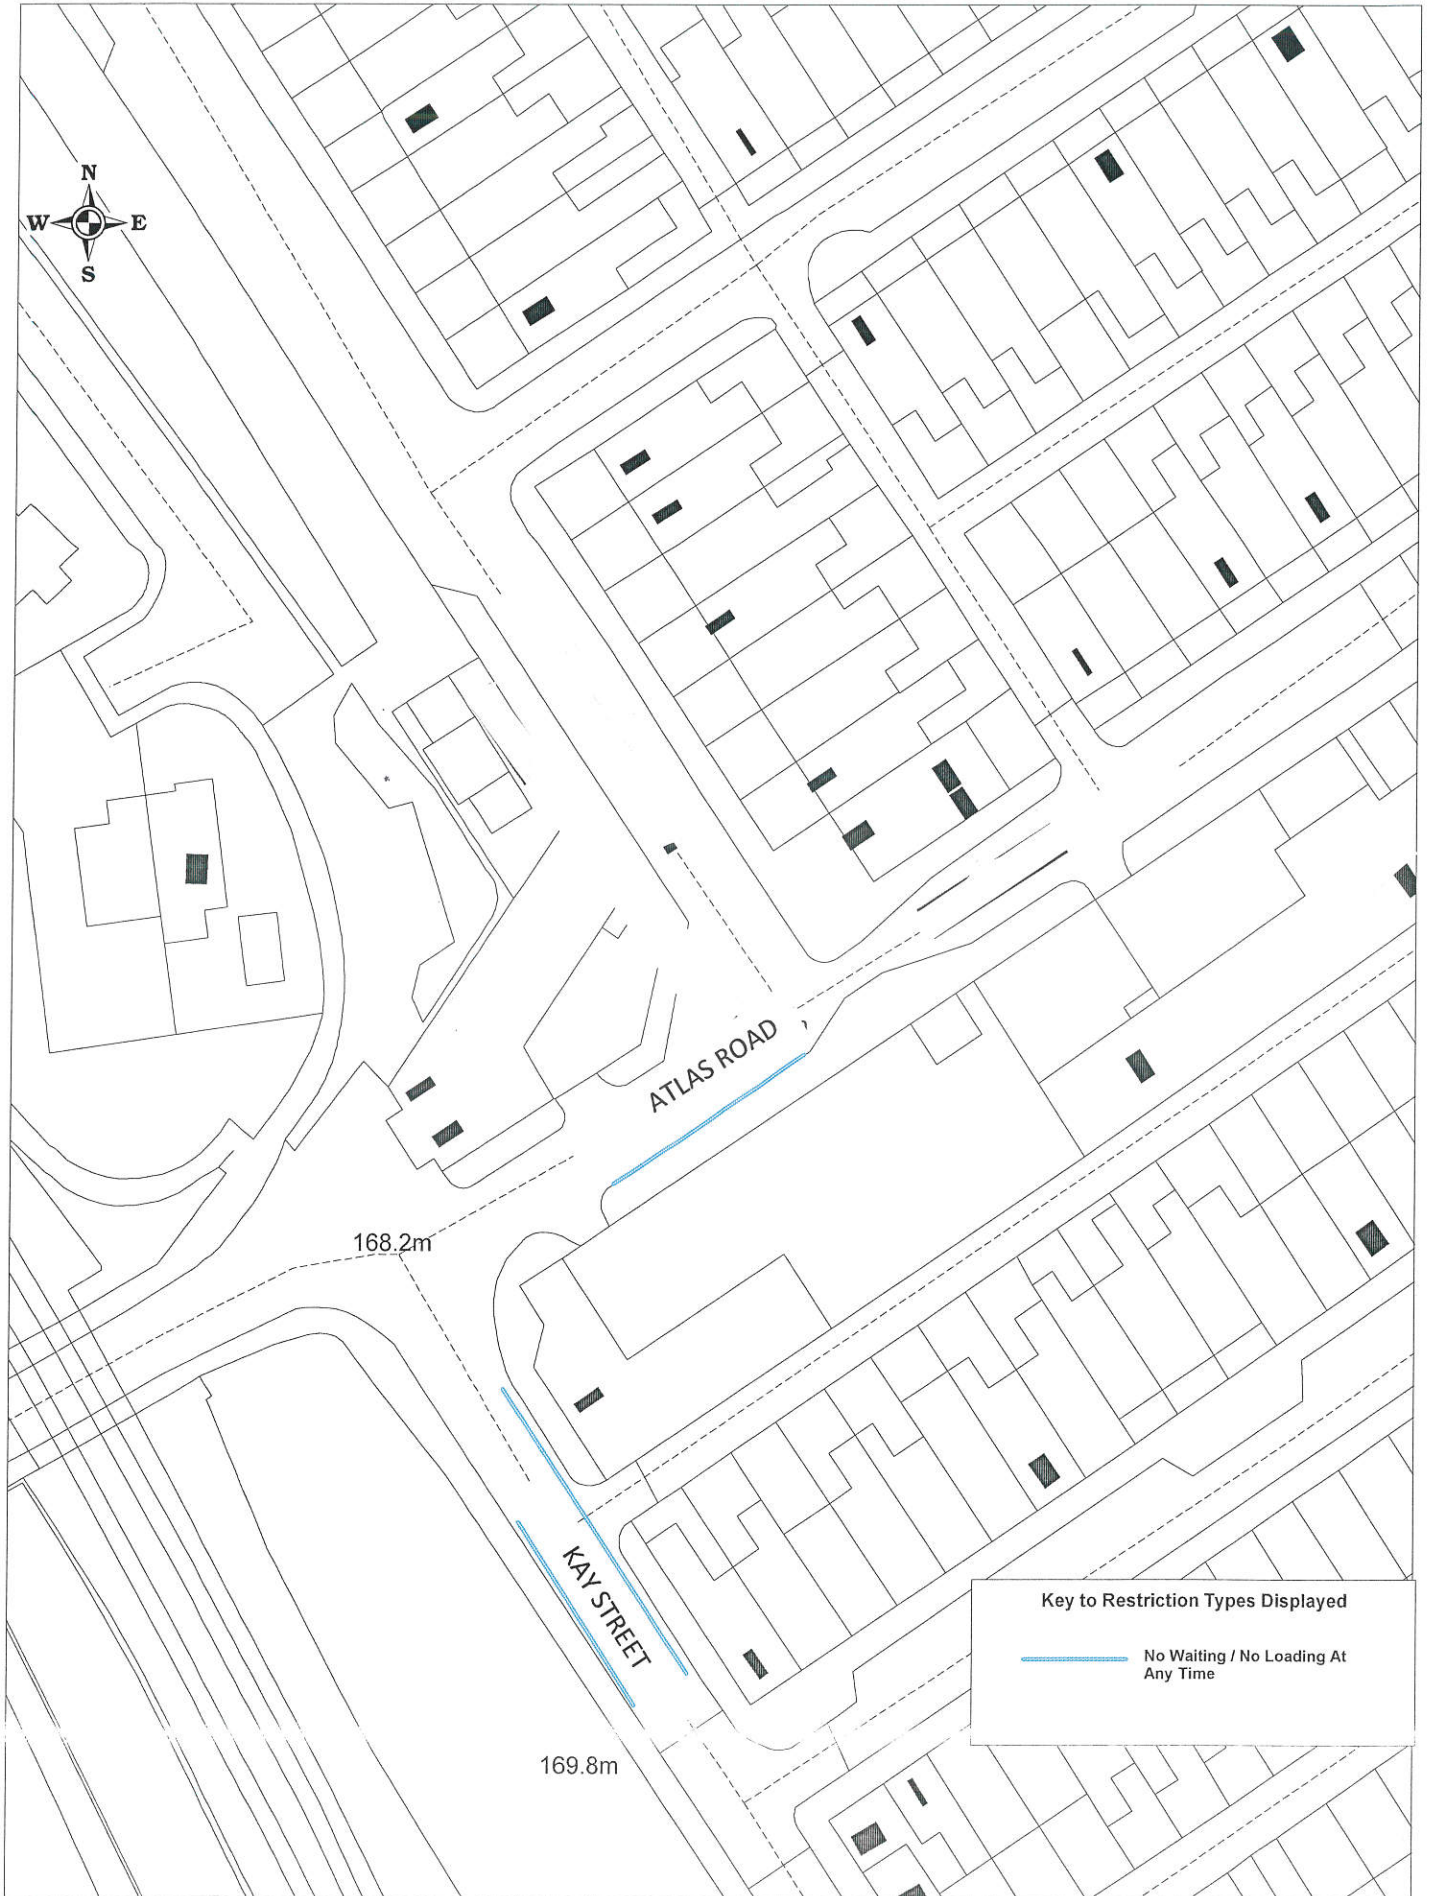

Key to Restriction Types Displayed

————— No Waiting / No Loading At Any Time